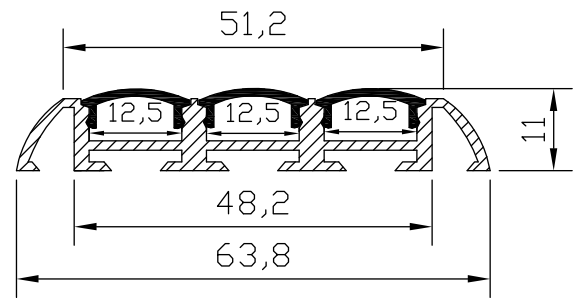

Color 

Unit: mm

Features:

1. Model: HL-BAPL042
2. Material: AL6063+PMMA
3. Surface: Anodized/Painting
4. Lighting source width: 12mm
5. Length: 4m/max
6. Installation: For warehouse / garage / office / conference room / exhibition room application.

Accessory:

End Cap

Aluminum Profile

Mounting Clip (metal)

Cover

Installation: